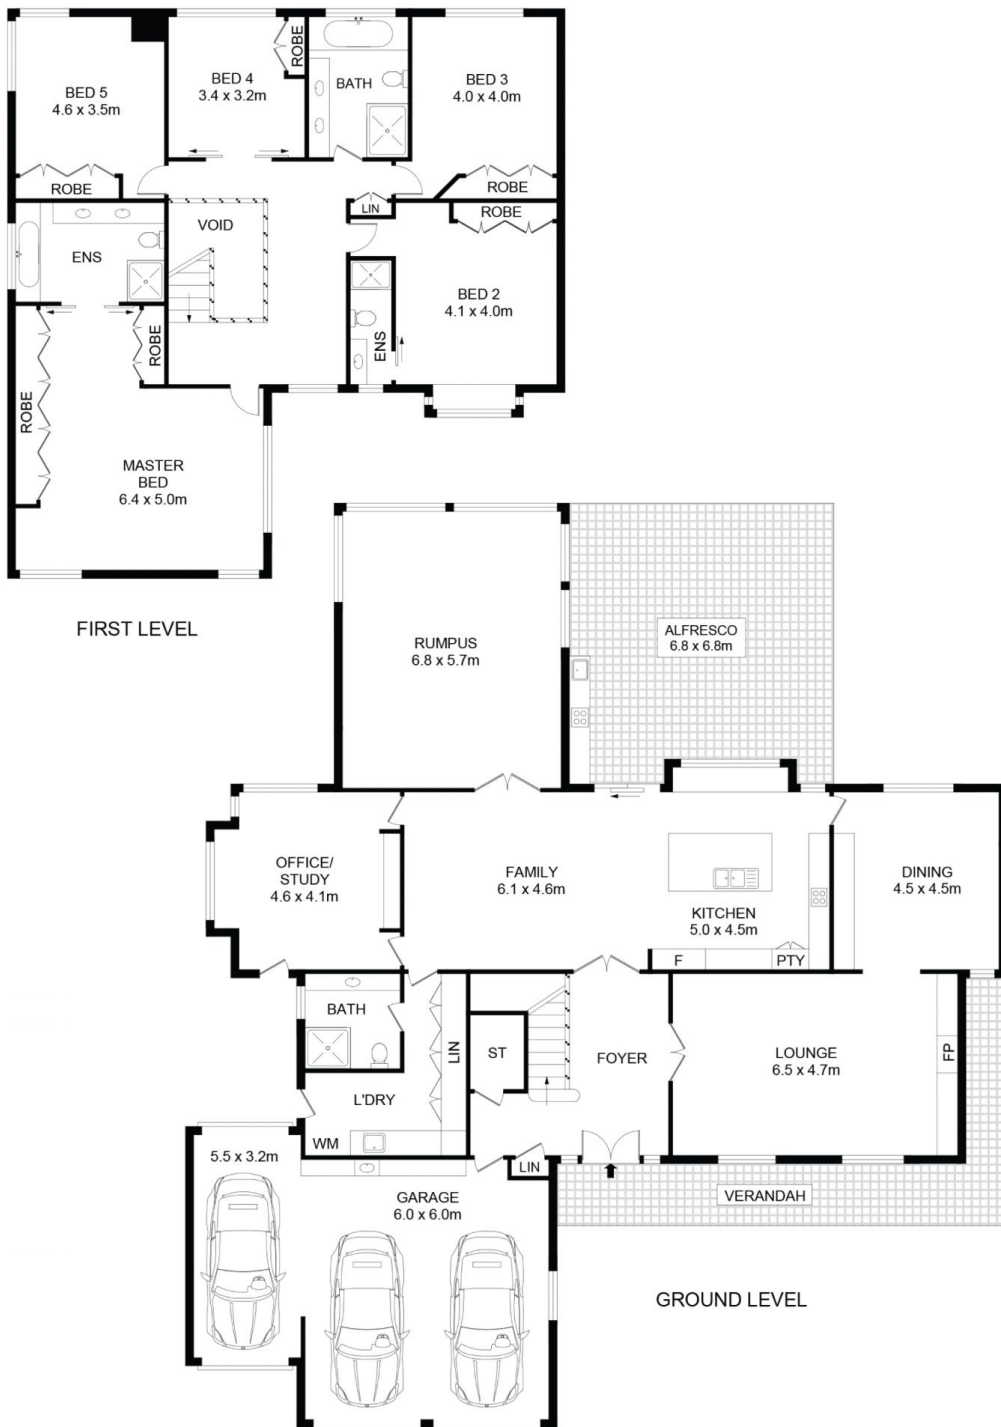

**1 Glendale Grove WEST PENNANT HILLS NSW**

5 4 3

Being so proud to present this luxury and stunning family home, located at one of the most quiet and peaceful areas at West Pennant Hills. Huge block size about 1,500sqm with modern design, you will have the rare opportunity to enjoy family time and home office at the same time. Along with lovely neighborhood and home feel environment, you will live in comfort and privacy surrounded by the sunlight and peace. A huge separate lounge will offer you a good time to treat your guests and maintain the friendship. Also, the leveled back yard and ample swimming pool are necessary to be mentioned, as this is what your heart desires.

Features:

[For full version visit the website](#)

**Type** : House  
**Building Size** : 3716 sqm  
**Land Size** : 1540 sqm  
**View** : <https://www.sevenrealestate.com.au/8412081>

# 1 Glendale Grove West Pennant Hills

DISCLAIMER

DIMENSIONS ARE APPROXIMATE AND SHOULD ONLY BE USED AS A GUIDE  
THEY ARE NOT TO SCALE AND NO LIABILITY WILL BE ACCEPTED