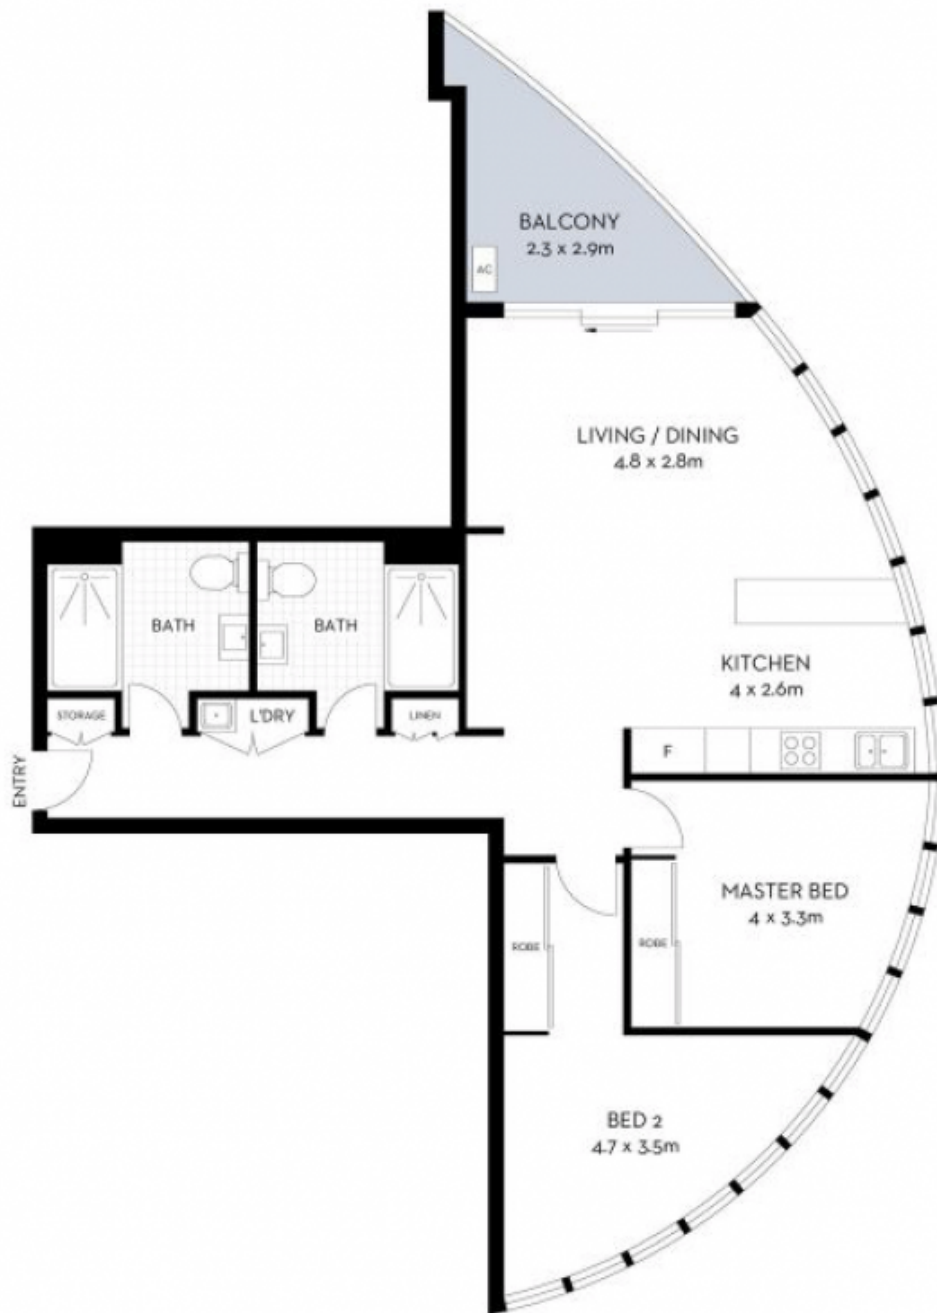

Unit 908/1 Australia Ave, Olympic Park