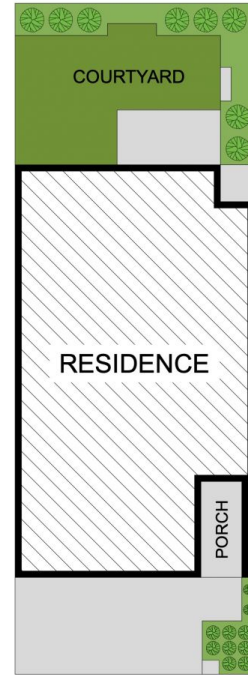

12 Alto Place Norwest NSW

3 2 2

Seven Real Estate is delighted to present this brand new, practical home on the cusp of Castle Hill, Kellyville and Norwest. Situated in the brand new pocket neighbourhood overlooking the picturesque Castle Hill Country Club and down to the centre of Norwest. Perched at a high vantage above the lower lying areas, this area is being developed into an active, highly sought location, perfect for growing families, working professionals and downsizing. Catchment area of Bella Vista Public School and Crestwood High.

** Access to site via 73-75 Windsor Road, Norwest **

Features:

- Generous, open plan living space with large-format tile

[For full version visit the website](#)

Type : House

View : <https://www.sevenrealestate.com.au/8411729>

Dennis Yinyi WANG
02 8628 7363

GROUND FLOOR

FIRST FLOOR

SITE PLAN

12 Alto Place, Norwest

DISCLAIMER
 DIMENSIONS ARE APPROXIMATE AND SHOULD ONLY BE USED AS A GUIDE
 THEY ARE NOT TO SCALE AND NO LIABILITY WILL BE ACCEPTED