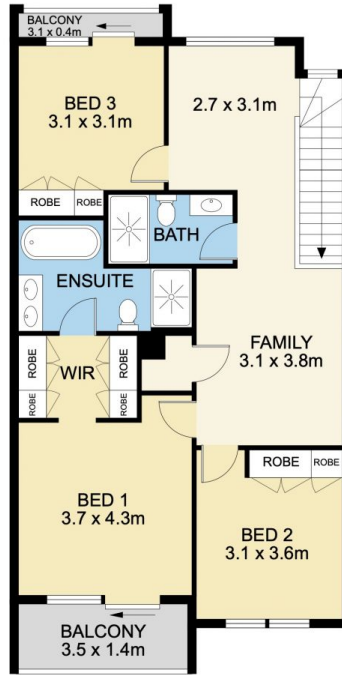

** Access to site via 73-75 Windsor Road, Norwest **

Features:

- Generous, open plan living space with large-format tile

[For full version visit the website](#)

Type : House

View : <https://www.sevenrealestate.com.au/8411729>

Dennis Yinyi WANG
02 8628 7363

GROUND FLOOR

FIRST FLOOR

SITE PLAN

12 Alto Place, Norwest

DISCLAIMER
 DIMENSIONS ARE APPROXIMATE AND SHOULD ONLY BE USED AS A GUIDE
 THEY ARE NOT TO SCALE AND NO LIABILITY WILL BE ACCEPTED