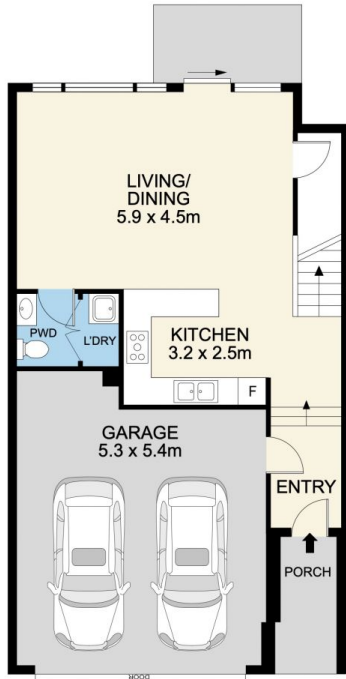

** Access to site via 73-75 Windsor Road, Norwest **

Features:

- Generous, open plan living space with large-format tile

[For full version visit the website](#)

Type : House

View : <https://www.sevenrealestate.com.au/8411729>

Dennis Yinyi WANG
02 8628 7363

GROUND FLOOR

FIRST FLOOR

SITE PLAN

12 Alto Place, Norwest

DISCLAIMER
 DIMENSIONS ARE APPROXIMATE AND SHOULD ONLY BE USED AS A GUIDE
 THEY ARE NOT TO SCALE AND NO LIABILITY WILL BE ACCEPTED