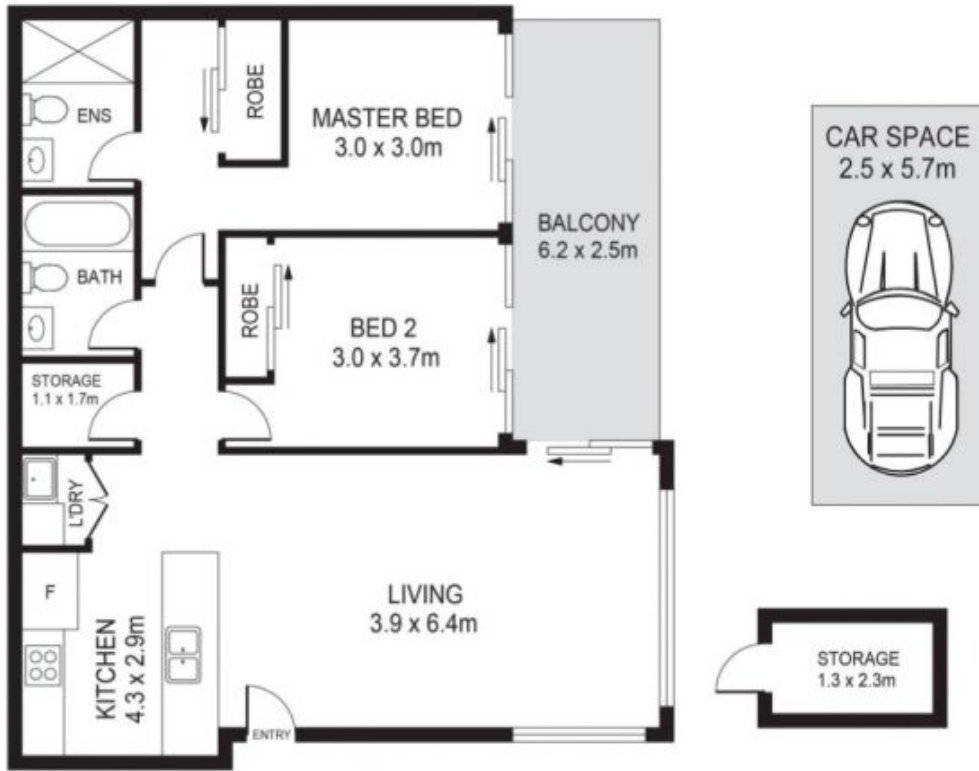

1217/11-13 SOLENT CIRCUIT, NORWEST