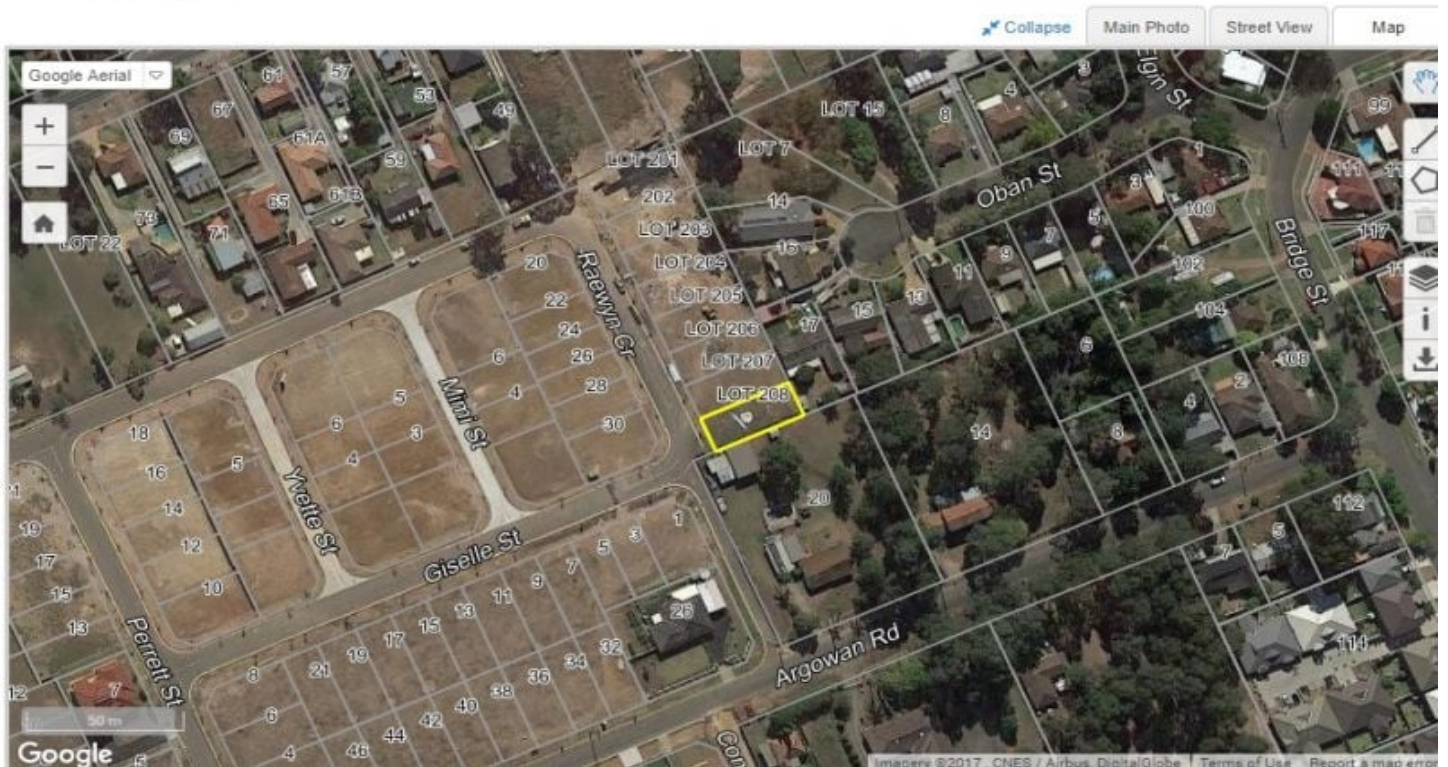

LOT 208 Raewyn Crescent Schofields, NSW, 2762

390m²

Lot 208 Raewyn Crescent Schofields NSW

4 2 4

The exact location is at the intersection of Raewyn Crescent & Giselle Street

Don't miss out on this Brand NEW Huge Family House located in the heart of Schofields, The Ponds & Kellyville. So easy and convenient to reach all Amenities, Shopping Centre including Restaurants, Schools, Parks and CBD Transport.

Type : House
Land Size : 390 sqm
View : <https://www.sevenrealestate.com.au/84106>
 31