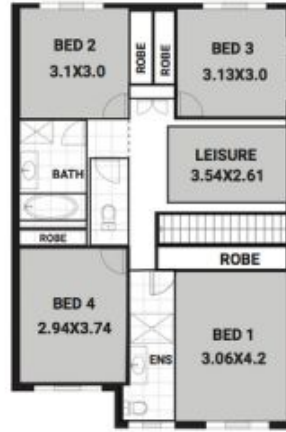

7 Gabi Glade Kellyville Ridge NSW

4  2  2 

Type : Semi Detached

Land Size : 393.1 sqm

View : <https://www.sevenrealestate.com.au/8410299>

Land Size : 421.19m²

FIRST FLOOR

GROUND FLOOR